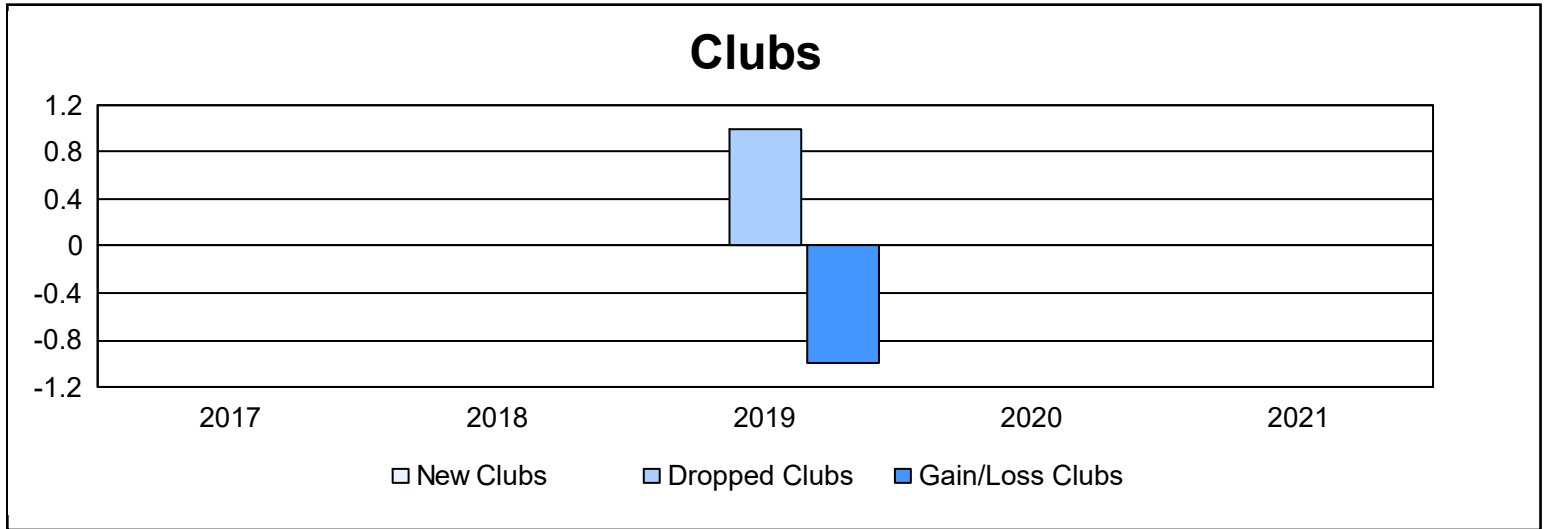

Year	New Clubs	Dropped Clubs	Gain/ Loss Clubs	New Members	Charter Members	Reinstate Members	Transfer Members	Total Member Added	Total Members Dropped	Gain/ Loss Members
2016-2017	0	0	0	160	0	4	7	171	169	2
2017-2018	0	0	0	136	0	5	8	149	177	-28
2018-2019	0	1	-1	157	0	10	10	177	208	-31
2019-2020	0	0	0	120	2	11	6	139	179	-40
2020-2021	0	0	0	98	0	9	2	109	175	-66
<b>Average</b>	<b>0</b>	<b>0</b>	<b>0</b>	<b>134</b>	<b>0</b>	<b>8</b>	<b>7</b>	<b>149</b>	<b>182</b>	<b>-33</b>

### Membership Composition June 2021 Cumulative