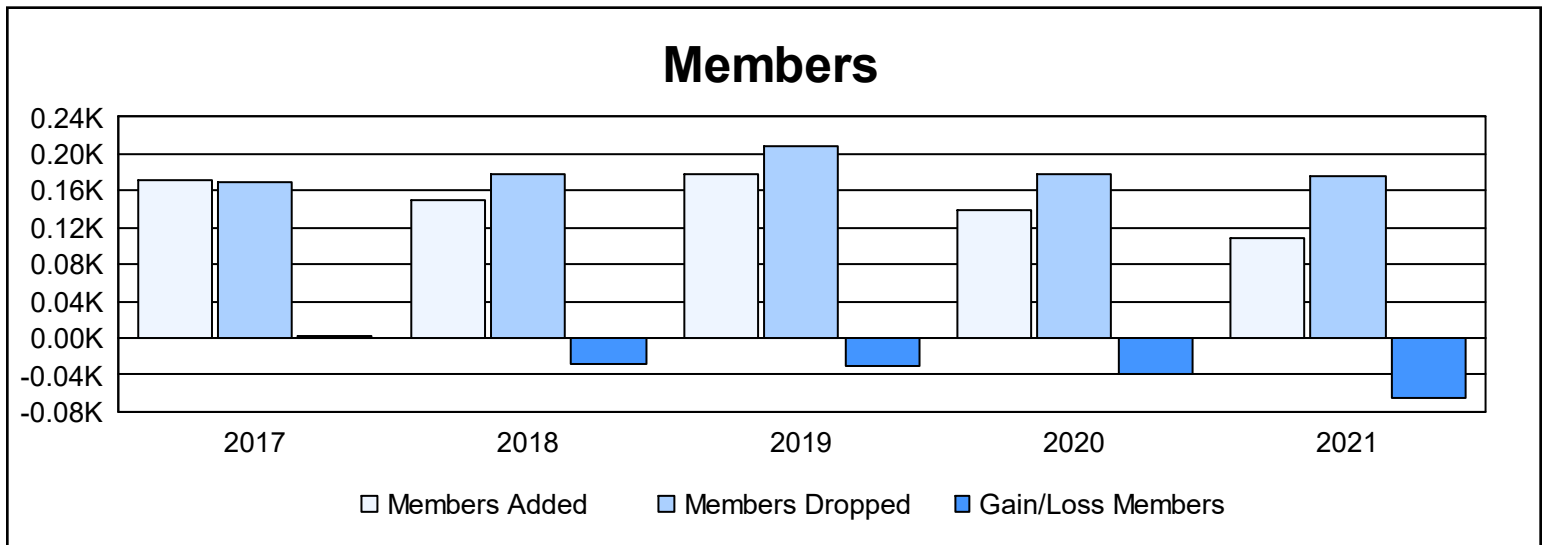

Year	New Clubs	Dropped Clubs	Gain/ Loss Clubs	New Members	Charter Members	Reinstate Members	Transfer Members	Total Member Added	Total Members Dropped	Gain/ Loss Members
2016-2017	0	0	0	160	0	4	7	171	169	2
2017-2018	0	0	0	136	0	5	8	149	177	-28
2018-2019	0	1	-1	157	0	10	10	177	208	-31
2019-2020	0	0	0	120	2	11	6	139	179	-40
2020-2021	0	0	0	98	0	9	2	109	175	-66
<b>Average</b>	<b>0</b>	<b>0</b>	<b>0</b>	<b>134</b>	<b>0</b>	<b>8</b>	<b>7</b>	<b>149</b>	<b>182</b>	<b>-33</b>

### Membership Composition June 2021 Cumulative